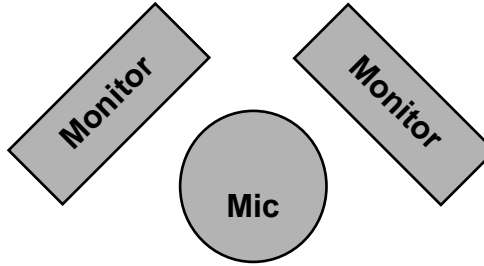

Monitor

1 x 220 V

Bass Amp.

2 x 220 V

Guitar Amp.

Dumfill

1 x 220 V

Monitor